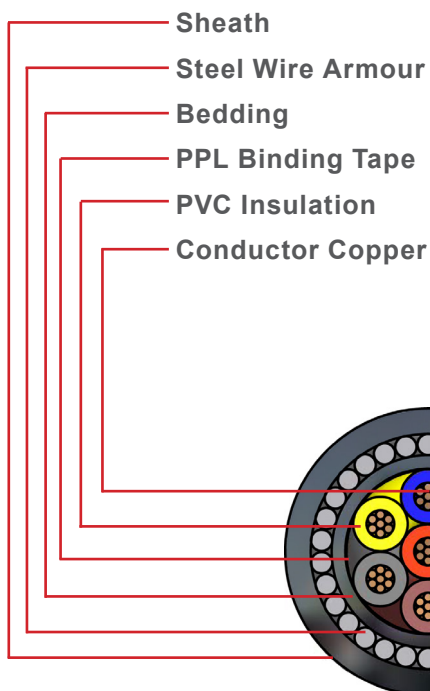

LOW VOLTAGE PVC CONTROL (MULTICORE) CABLE

1kV FR PVC Copper 7 Core Armoured

General Data:

Properties:

Copper	7 Core
Specification	SANS 1507
Voltage Rating	600 / 1000V
PVC Insulated	

Typical

Applications:

Power Control	Circuits
	Robots

Options:

Standard	PVC
	Red Stripe
	Blue Stripe

Cable Description:

Technical Information and Photographs from CBI electric

Address: 4 Branch Road, Germiston 1401, P.O. Box 678, Germiston 1400

Email: aep.enquiries@actom.co.za

Tel: +27 11 878 3050

Website: www.actomep.co.za

LOW VOLTAGE PVC CONTROL (MULTICORE) CABLE

1kV FR PVC Copper 7 Core Armoured

Product Information:

Cable Size (mm ²)	Approximate Diameter (mm)	Volt Drop (Single Phase) (mV/A/m)	Approximate Cable Mass	
			Cable	Gross (500m)
1	16	43.31	0.53	265
1.5	17	28.96	0.6	300
2.5	18	17.73	0.7	350
4	21	11.03	0.94	470
6	23.5	7.37	1.25	625
10	26	4.38	1.6	800