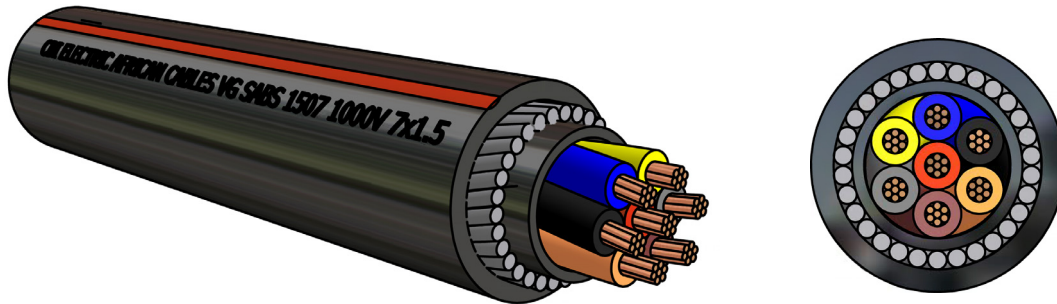

LOW VOLTAGE PVC CONTROL (MULTICORE) CABLE

1kV FR PVC Copper 7 Core Armoured

General Data:

Properties:

Copper	7 Core
Specification	SANS 1507
Voltage Rating	600 / 1000V
PVC Insulated	

Typical

Applications:

Power Control	Circuits
	Robots

Tel: +27 11 878 3050

Website: www.actomep.co.za

LOW VOLTAGE PVC CONTROL (MULTICORE) CABLE

1kV FR PVC Copper 7 Core Armoured

Product Information:

Cable Size (mm ²)	Approximate Diameter (mm)	Volt Drop (Single Phase) (mV/A/m)	Approximate Cable Mass	
			Cable	Gross (500m)
1	16	43.31	0.53	265
1.5	17	28.96	0.6	300
2.5	18	17.73	0.7	350
4	21	11.03	0.94	470
6	23.5	7.37	1.25	625
10	26	4.38	1.6	800